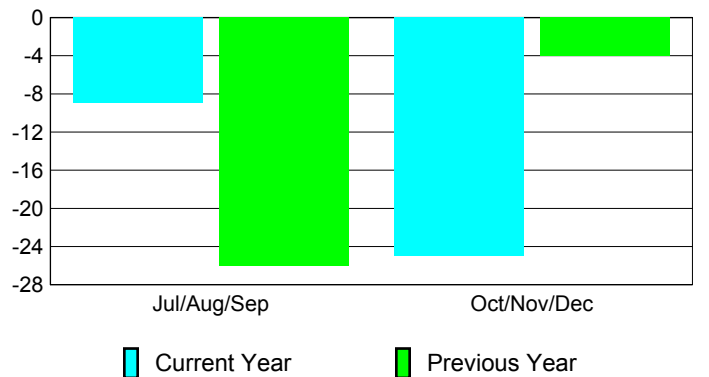

Comparison of Membership Gain/Loss

Current Year Compared to the Previous Year