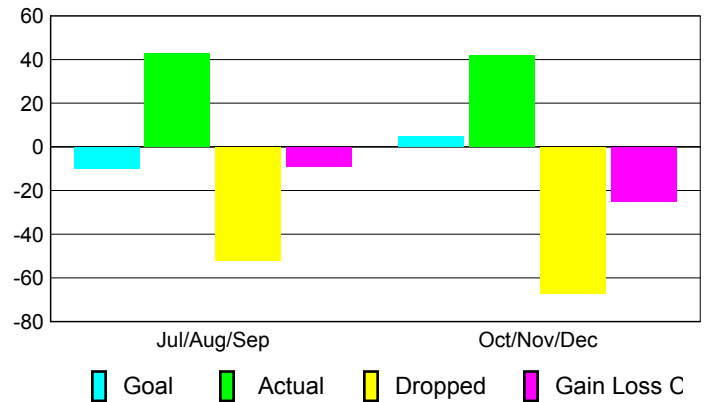

Membership Results 2010-2011

Goal, New, Dropped, Gain/Loss